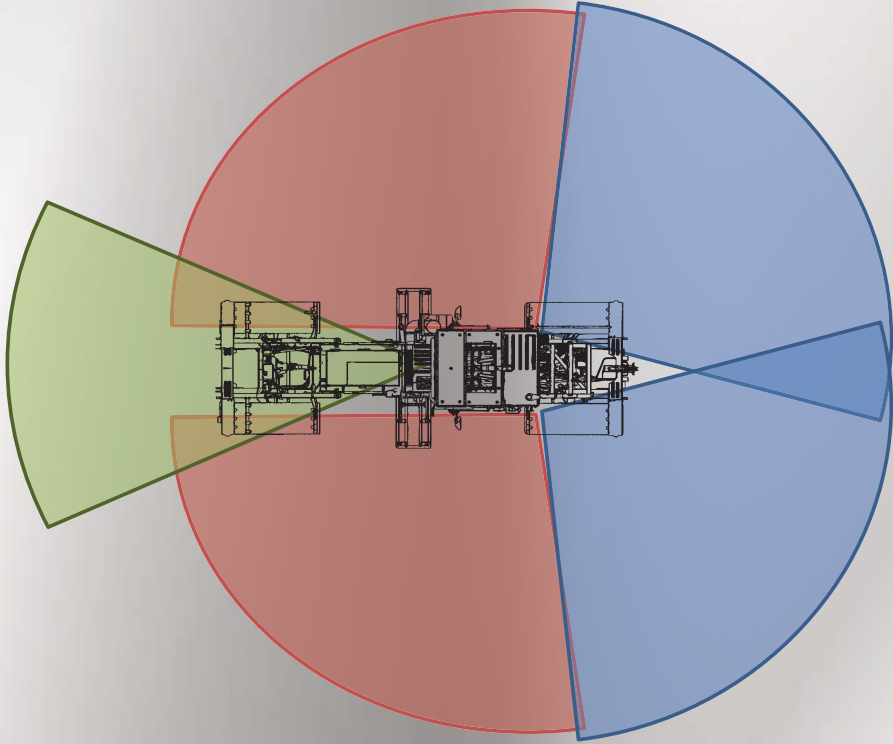

360 SA Camera System

Technical Specifications

Provides additional Situational Awareness (visual information) to operator

- Full camera coverage around cab for augmented awareness
- Enhanced ability to inspect all areas for ground anomalies and possible IED emplacement
- Rear camera coverage for blind spots and possible threats
- Side and forward cameras for additional driving views
- PTZ camera for additional magnified inspection of threat areas (PTZ with 36X Optical Zoom and Multispectral options)

7" Widescreen Display

- Camera views are controlled with buttons along the bottom of the screen
- The operator can cycle through 4 views
 - › 1 will be PTZ full screen
 - › The other three are configurable with the fixed cameras

The 360 SA camera system is adaptable to any platform

ABOUT CSI

Founded in 1999, Critical Solutions International (CSI) provides platforms that detect and mitigate evolving threats for security forces worldwide.